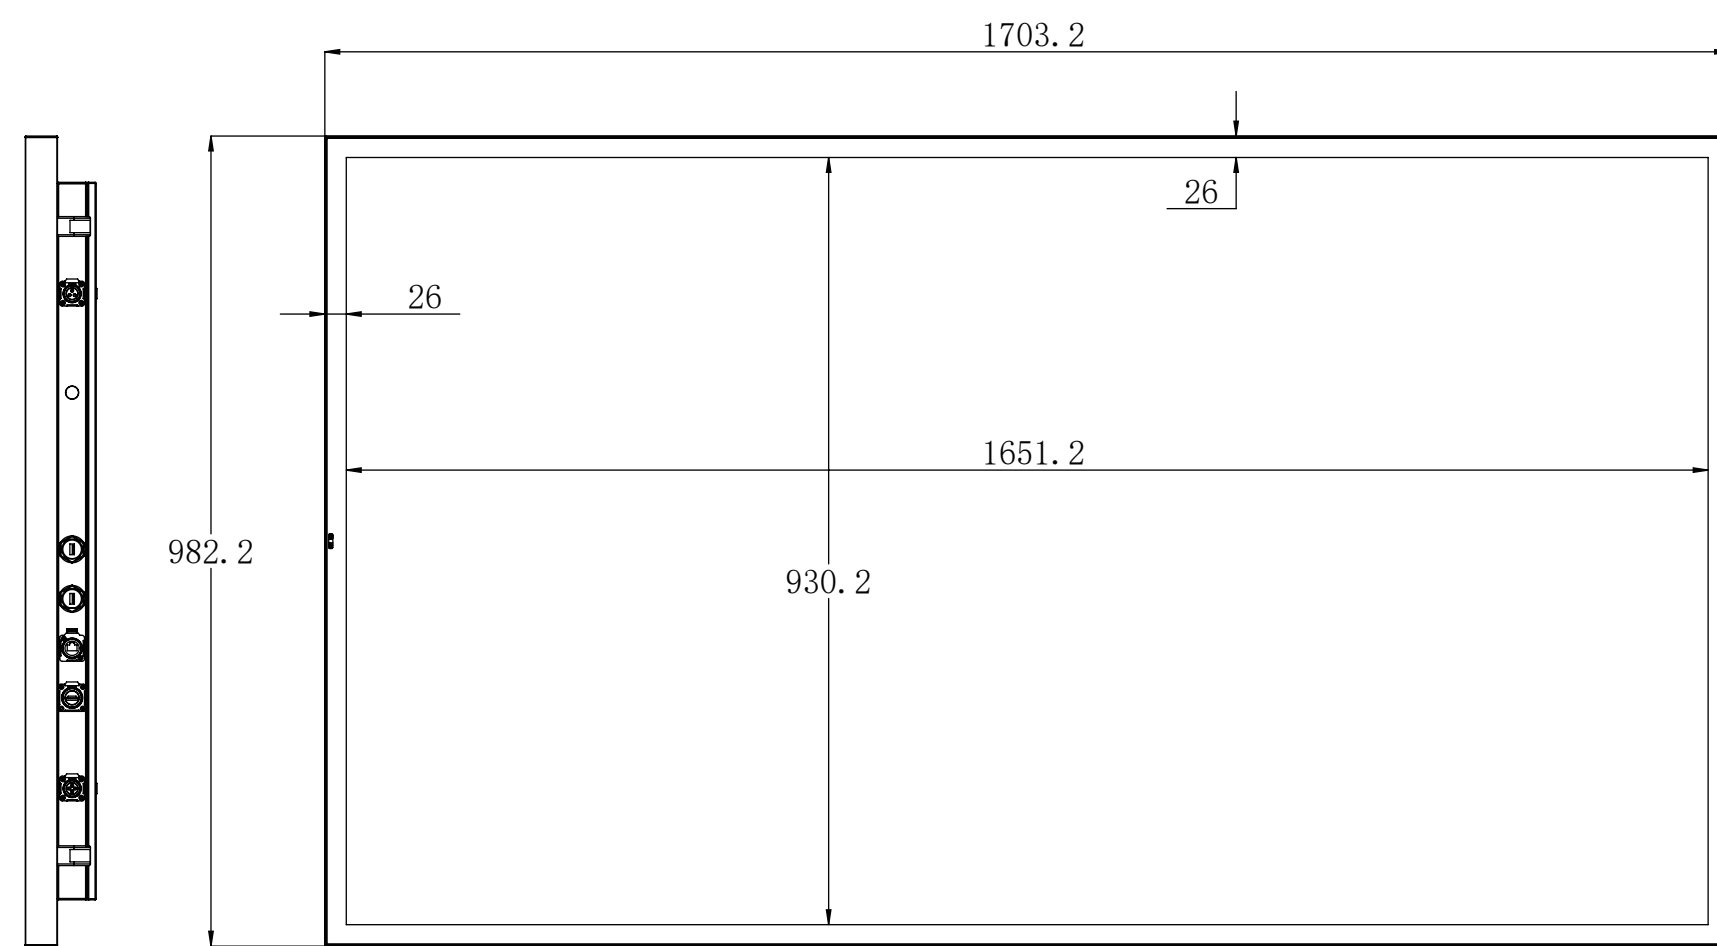

49 inch Outdoor Display

Screenage		Screenage Technology
Types :	Floor-standing	49 inch Outdoor Display
Size :	49"	
Model :	No.688	

55 inch Outdoor Display

Screenage		Screenage Technology
Types :	Floor-standing	55 inch Outdoor Display
Size :	55"	
Model :	No.688	

65 inch Outdoor Display

Screenage		Screenage Technology
Types :	Floor-standing	65 inch Outdoor Display
Size :	65"	
Model :	No.688	

75 inch Outdoor Display

Screenage		Screenage Technology
Types :	Floor-standing	75 inch Outdoor Display
Size :	75"	
Model :	No.688	