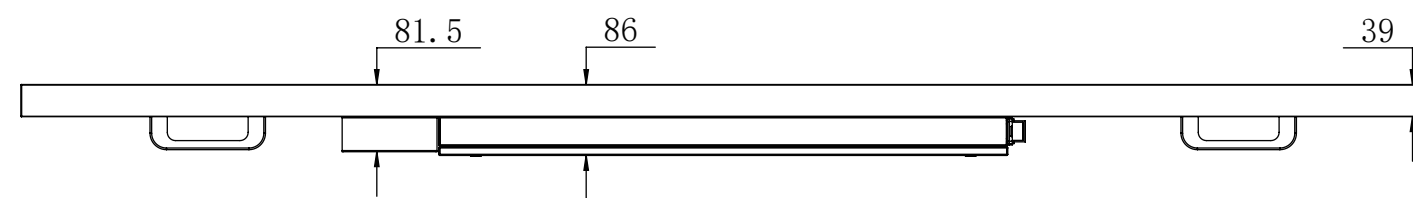

49 inch Outdoor Display

Screenage		Screenage Technology
Types :	Floor-standing	49 inch Outdoor Display
Size :	49"	
Model :	No.688	

55 inch Outdoor Display

Screenage		Screenage Technology
Types :	Floor-standing	55 inch Outdoor Display
Size :	55"	
Model :	No.688	

65 inch Outdoor Display

Screenage		Screenage Technology
Types :	Floor-standing	65 inch Outdoor Display
Size :	65"	
Model :	No.688	

75 inch Outdoor Display

Screenage		Screenage Technology
Types :	Floor-standing	75 inch Outdoor Display
Size :	75"	
Model :	No.688	