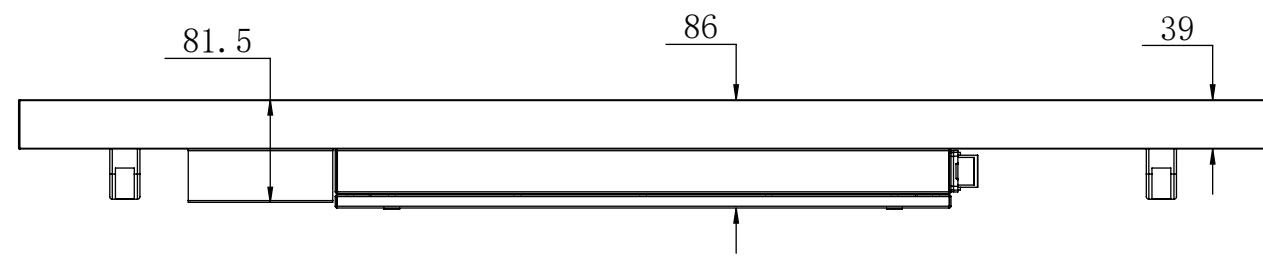

32 inch Outdoor Display

Screenage		Screenage Technology
Types :	Floor-standing	32 inch Outdoor Display
Size :	32"	
Model :	No.688	

43 inch Outdoor Display

Screenage		Screenage Technology
Types :	Floor-standing	43 inch Outdoor Display
Size :	43"	
Model :	No.688	

49 inch Outdoor Display

Screenage		Screenage Technology
Types :	Floor-standing	49 inch Outdoor Display
Size :	49"	
Model :	No.688	

55 inch Outdoor Display

Screenage		Screenage Technology
Types :	Floor-standing	55 inch Outdoor Display
Size :	55"	
Model :	No.688	

65 inch Outdoor Display

Screenage		Screenage Technology
Types :	Floor-standing	65 inch Outdoor Display
Size :	65"	
Model :	No.688	

75 inch Outdoor Display

Screenage		Screenage Technology
Types :	Floor-standing	75 inch Outdoor Display
Size :	75"	
Model :	No.688	