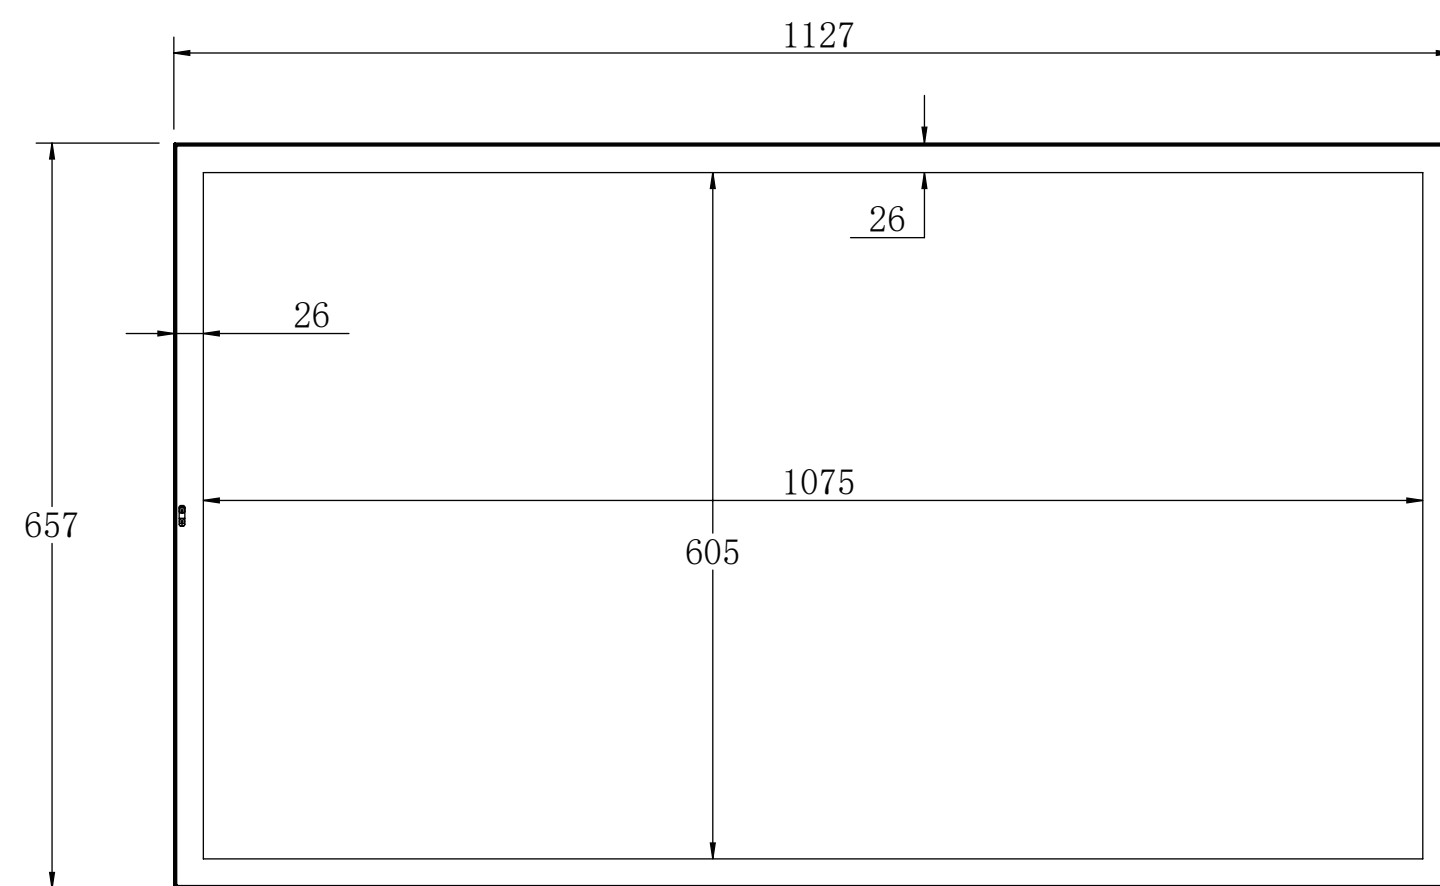

32 inch Outdoor Display

Screenage		Screenage Technology
Types :	Floor-standing	32 inch Outdoor Display
Size :	32"	
Model :	No.688	

43 inch Outdoor Display

Screenage		Screenage Technology
Types :	Floor-standing	43 inch Outdoor Display
Size :	43"	
Model :	No.688	

49 inch Outdoor Display

Screenage		Screenage Technology
Types :	Floor-standing	49 inch Outdoor Display
Size :	49"	
Model :	No.688	

55 inch Outdoor Display

Screenage		Screenage Technology
Types :	Floor-standing	55 inch Outdoor Display
Size :	55"	
Model :	No.688	

65 inch Outdoor Display

Screenage		Screenage Technology
Types :	Floor-standing	65 inch Outdoor Display
Size :	65"	
Model :	No.688	

75 inch Outdoor Display

Screenage		Screenage Technology
Types :	Floor-standing	75 inch Outdoor Display
Size :	75"	
Model :	No.688	