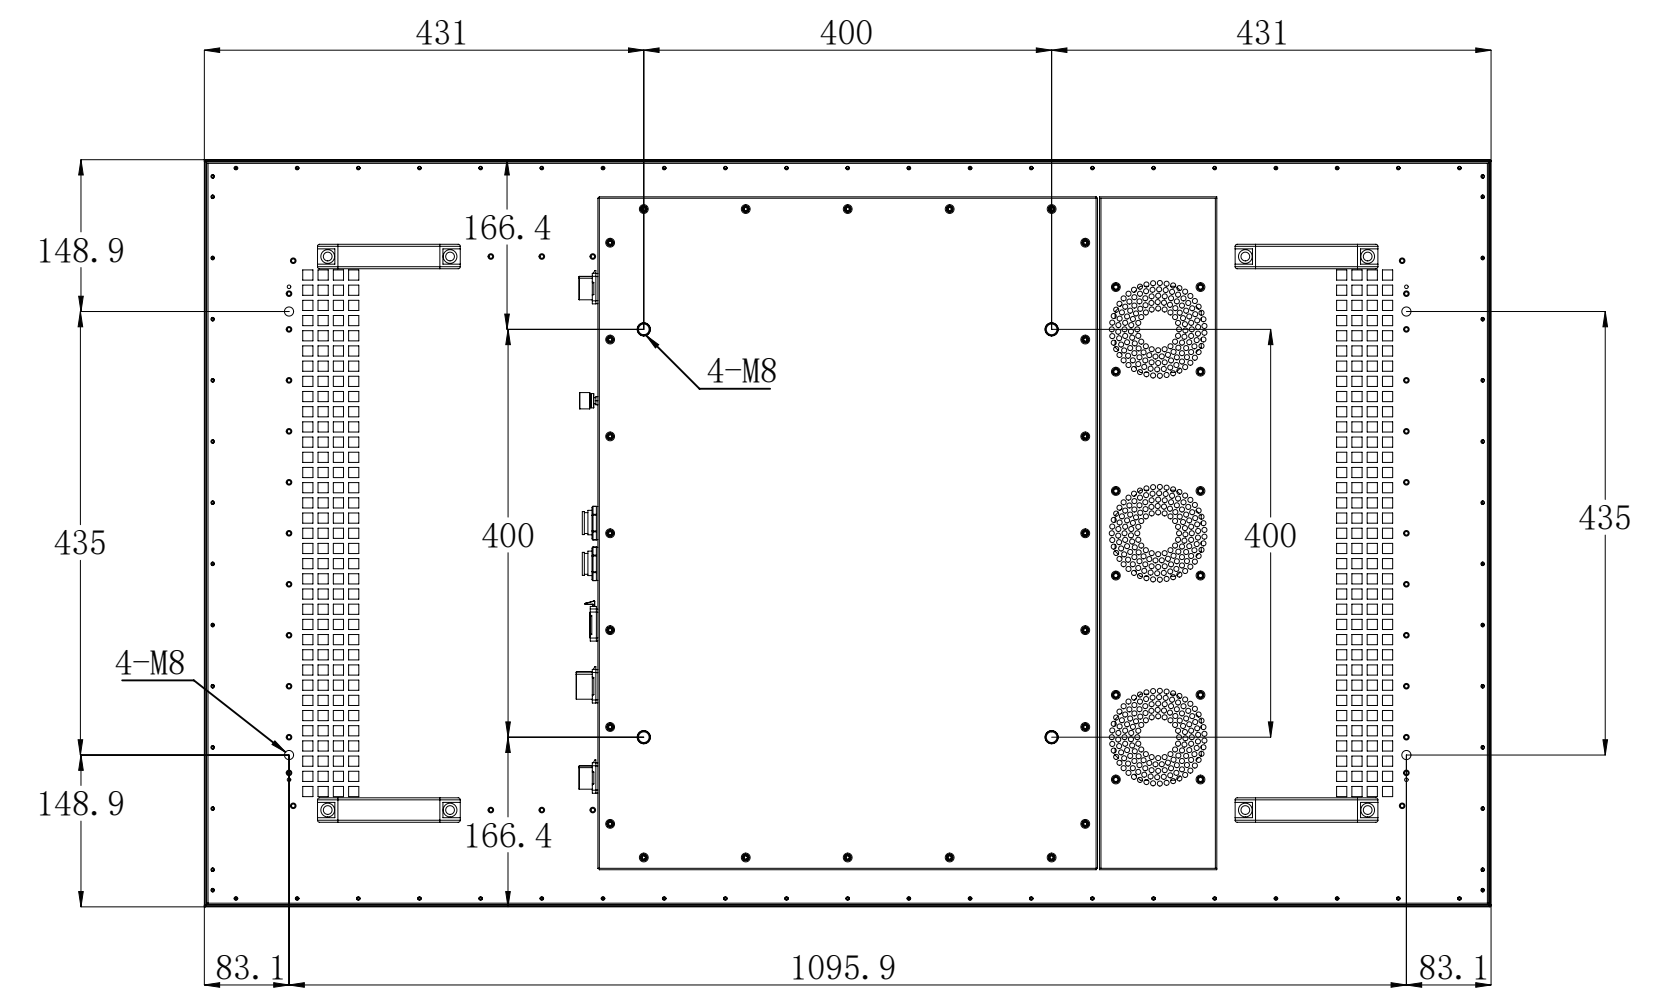

32 inch Outdoor Display

Screenage		Screenage Technology
Types :	Floor-standing	32 inch Outdoor Display
Size :	32"	
Model :	No.688	

43 inch Outdoor Display

Screenage		Screenage Technology
Types :	Floor-standing	43 inch Outdoor Display
Size :	43"	
Model :	No.688	

49 inch Outdoor Display

Screenage		Screenage Technology
Types :	Floor-standing	49 inch Outdoor Display
Size :	49"	
Model :	No.688	

55 inch Outdoor Display

Screenage		Screenage Technology
Types :	Floor-standing	55 inch Outdoor Display
Size :	55"	
Model :	No.688	

65 inch Outdoor Display

Screenage		Screenage Technology
Types :	Floor-standing	65 inch Outdoor Display
Size :	65"	
Model :	No.688	

75 inch Outdoor Display

Screenage		Screenage Technology
Types :	Floor-standing	75 inch Outdoor Display
Size :	75"	
Model :	No.688	