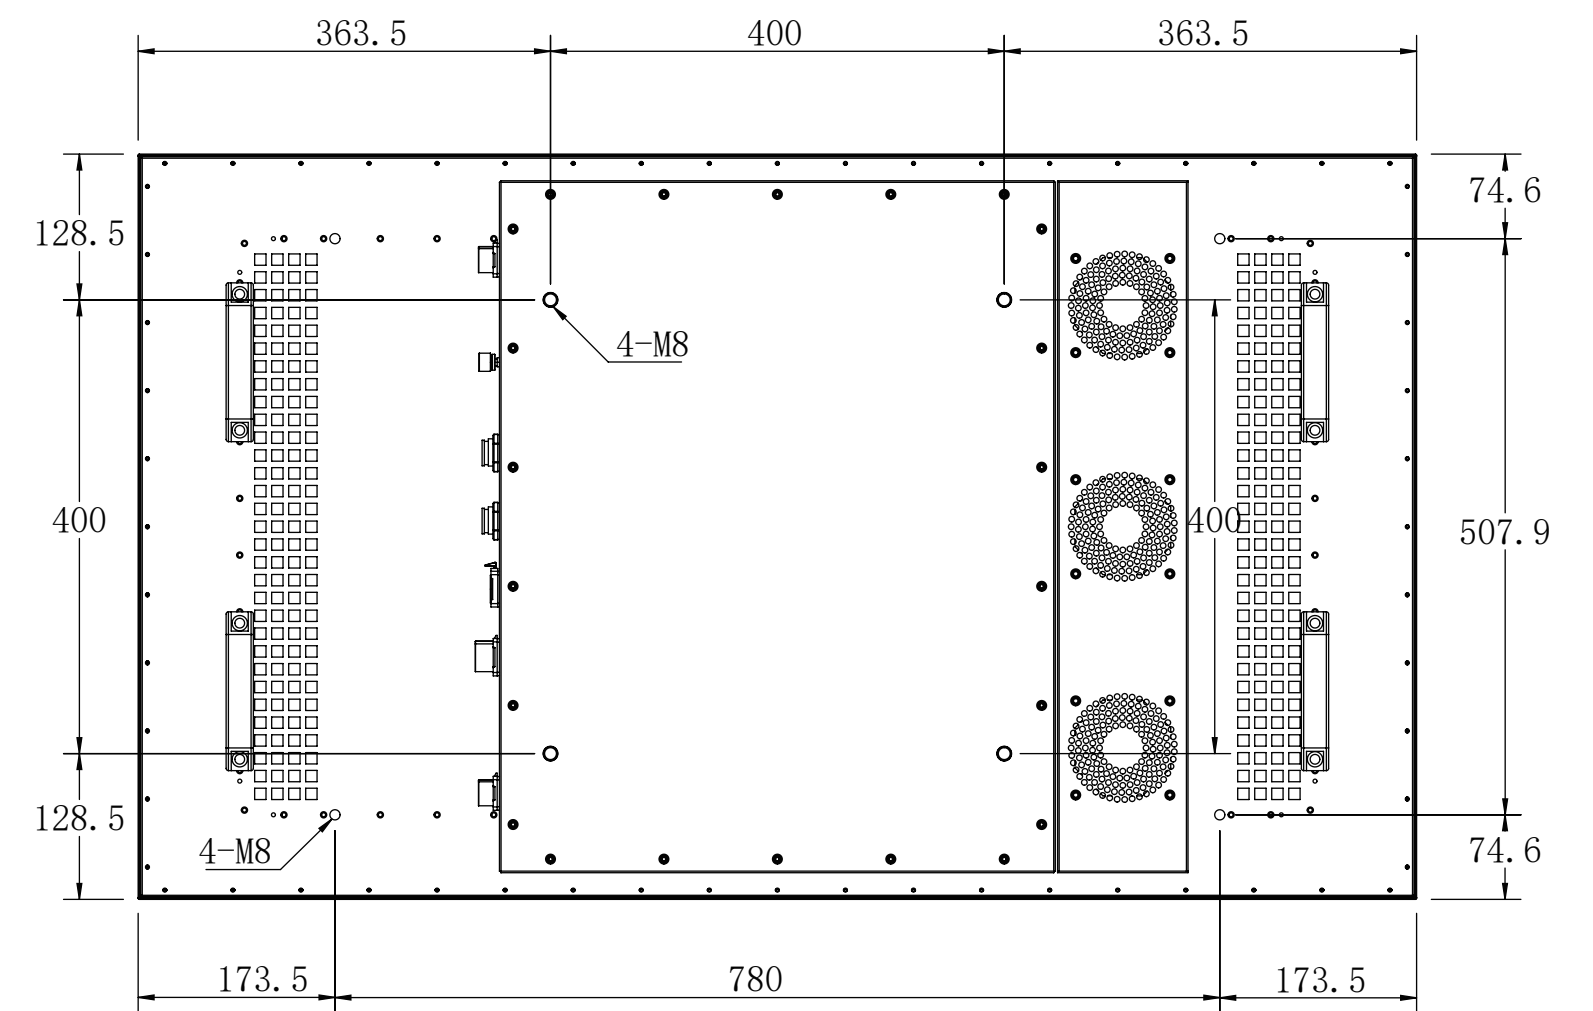

32 inch Outdoor Display

Screenage		Screenage Technology
Types :	Floor-standing	32 inch Outdoor Display
Size :	32"	
Model :	No.688	

43 inch Outdoor Display

Screenage		Screenage Technology
Types :	Floor-standing	43 inch Outdoor Display
Size :	43"	
Model :	No.688	

49 inch Outdoor Display

Screenage		Screenage Technology
Types :	Floor-standing	49 inch Outdoor Display
Size :	49"	
Model :	No.688	

55 inch Outdoor Display

Screenage		Screenage Technology
Types :	Floor-standing	55 inch Outdoor Display
Size :	55"	
Model :	No.688	

65 inch Outdoor Display

Screenage		Screenage Technology
Types :	Floor-standing	65 inch Outdoor Display
Size :	65"	
Model :	No.688	

75 inch Outdoor Display

Screenage		Screenage Technology
Types :	Floor-standing	75 inch Outdoor Display
Size :	75"	
Model :	No.688	