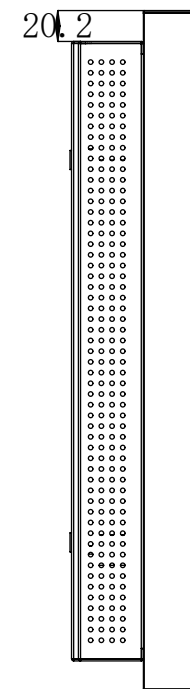

32 inch Outdoor Display

Screenage		Screenage Technology
Types :	Floor-standing	32 inch Outdoor Display
Size :	32"	
Model :	No.688	

43 inch Outdoor Display

Screenage		Screenage Technology
Types :	Floor-standing	43 inch Outdoor Display
Size :	43"	
Model :	No.688	

49 inch Outdoor Display

Screenage		Screenage Technology
Types :	Floor-standing	49 inch Outdoor Display
Size :	49"	
Model :	No.688	

55 inch Outdoor Display

Screenage		Screenage Technology
Types :	Floor-standing	55 inch Outdoor Display
Size :	55"	
Model :	No.688	

65 inch Outdoor Display

Screenage		Screenage Technology
Types :	Floor-standing	65 inch Outdoor Display
Size :	65"	
Model :	No.688	

75 inch Outdoor Display

Screenage		Screenage Technology
Types :	Floor-standing	75 inch Outdoor Display
Size :	75"	
Model :	No.688	