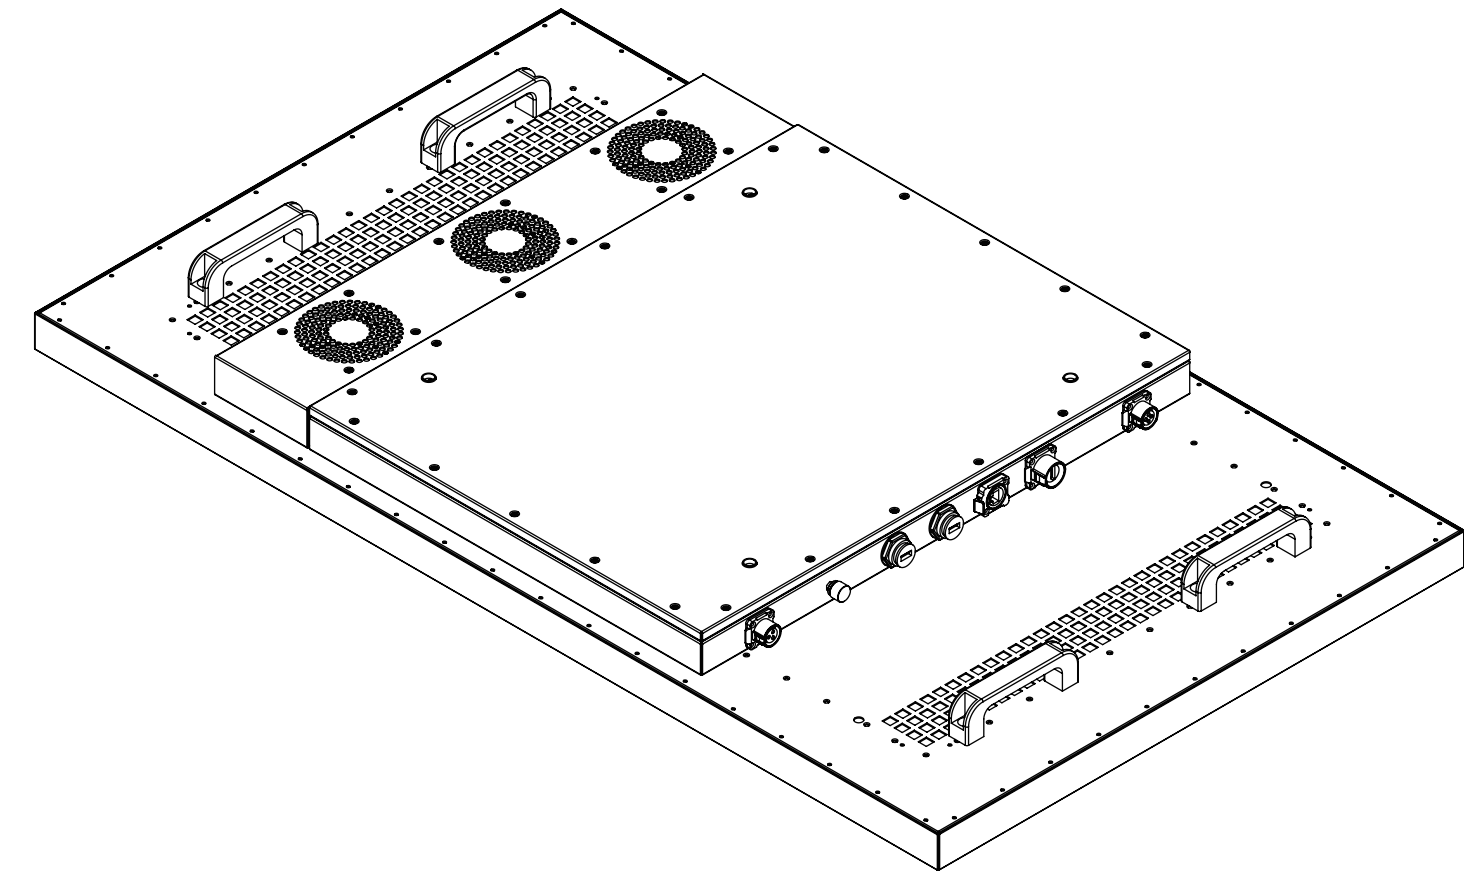

32 inch Outdoor Display

Screenage		Screenage Technology
Types :	Floor-standing	32 inch Outdoor Display
Size :	32"	
Model :	No.688	

43 inch Outdoor Display

Screenage		Screenage Technology
Types :	Floor-standing	43 inch Outdoor Display
Size :	43"	
Model :	No.688	

49 inch Outdoor Display

Screenage		Screenage Technology
Types :	Floor-standing	49 inch Outdoor Display
Size :	49"	
Model :	No.688	

55 inch Outdoor Display

Screenage		Screenage Technology
Types :	Floor-standing	55 inch Outdoor Display
Size :	55"	
Model :	No.688	

65 inch Outdoor Display

Screenage		Screenage Technology
Types :	Floor-standing	65 inch Outdoor Display
Size :	65"	
Model :	No.688	

75 inch Outdoor Display

Screenage		Screenage Technology
Types :	Floor-standing	75 inch Outdoor Display
Size :	75"	
Model :	No.688	