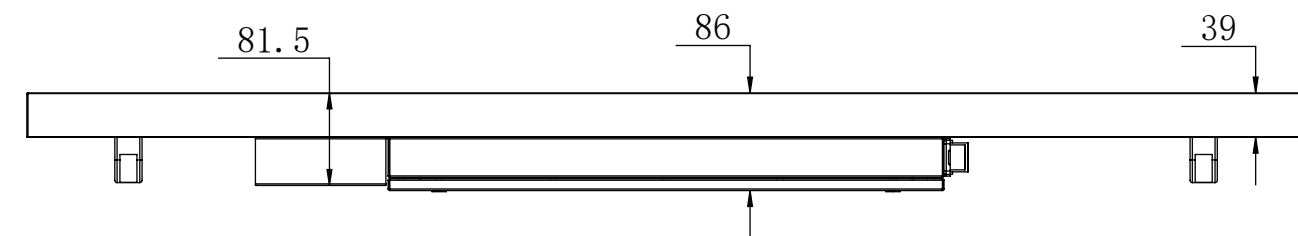

32 inch Outdoor Display

Screenage		Screenage Technology
Types :	Floor-standing	32 inch Outdoor Display
Size :	32"	
Model :	No.688	

43 inch Outdoor Display

Screenage		Screenage Technology
Types :	Floor-standing	43 inch Outdoor Display
Size :	43"	
Model :	No.688	

49 inch Outdoor Display

Screenage		Screenage Technology
Types :	Floor-standing	49 inch Outdoor Display
Size :	49"	
Model :	No.688	

55 inch Outdoor Display

Screenage		Screenage Technology
Types :	Floor-standing	55 inch Outdoor Display
Size :	55"	
Model :	No.688	

65 inch Outdoor Display

Screenage		Screenage Technology
Types :	Floor-standing	65 inch Outdoor Display
Size :	65"	
Model :	No.688	

75 inch Outdoor Display

Screenage		Screenage Technology
Types :	Floor-standing	75 inch Outdoor Display
Size :	75"	
Model :	No.688	