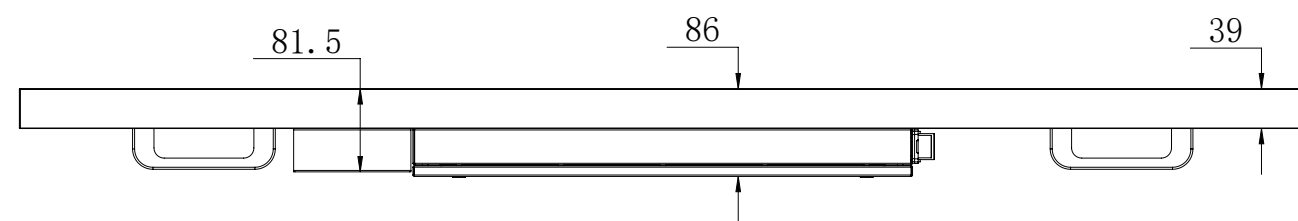

32 inch Outdoor Display

Screenage		Screenage Technology
Types :	Floor-standing	32 inch Outdoor Display
Size :	32"	
Model :	No.688	

43 inch Outdoor Display

Screenage		Screenage Technology
Types :	Floor-standing	43 inch Outdoor Display
Size :	43"	
Model :	No.688	

49 inch Outdoor Display

Screenage		Screenage Technology
Types :	Floor-standing	49 inch Outdoor Display
Size :	49"	
Model :	No.688	

55 inch Outdoor Display

Screenage		Screenage Technology
Types :	Floor-standing	55 inch Outdoor Display
Size :	55"	
Model :	No.688	

65 inch Outdoor Display

Screenage		Screenage Technology
Types :	Floor-standing	65 inch Outdoor Display
Size :	65"	
Model :	No.688	

75 inch Outdoor Display

Screenage		Screenage Technology
Types :	Floor-standing	75 inch Outdoor Display
Size :	75"	
Model :	No.688	