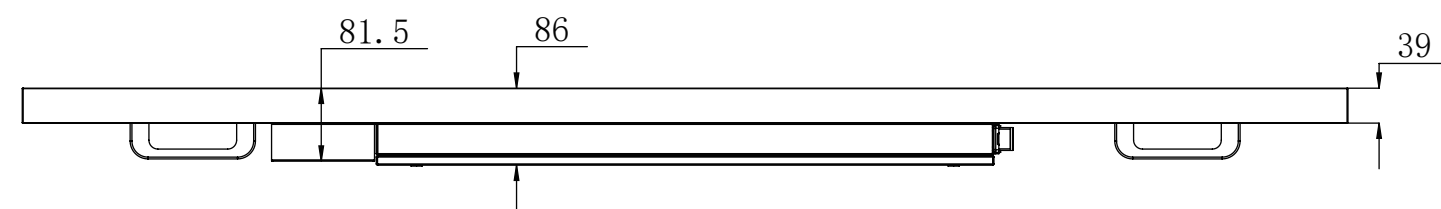

49 inch Outdoor Display

Screenage		Screenage Technology
Types :	Floor-standing	49 inch Outdoor Display
Size :	49"	
Model :	No.688	

55 inch Outdoor Display

Screenage		Screenage Technology
Types :	Floor-standing	55 inch Outdoor Display
Size :	55"	
Model :	No.688	

65 inch Outdoor Display

Screenage		Screenage Technology
Types :	Floor-standing	65 inch Outdoor Display
Size :	65"	
Model :	No.688	

75 inch Outdoor Display

Screenage		Screenage Technology
Types :	Floor-standing	75 inch Outdoor Display
Size :	75"	
Model :	No.688	