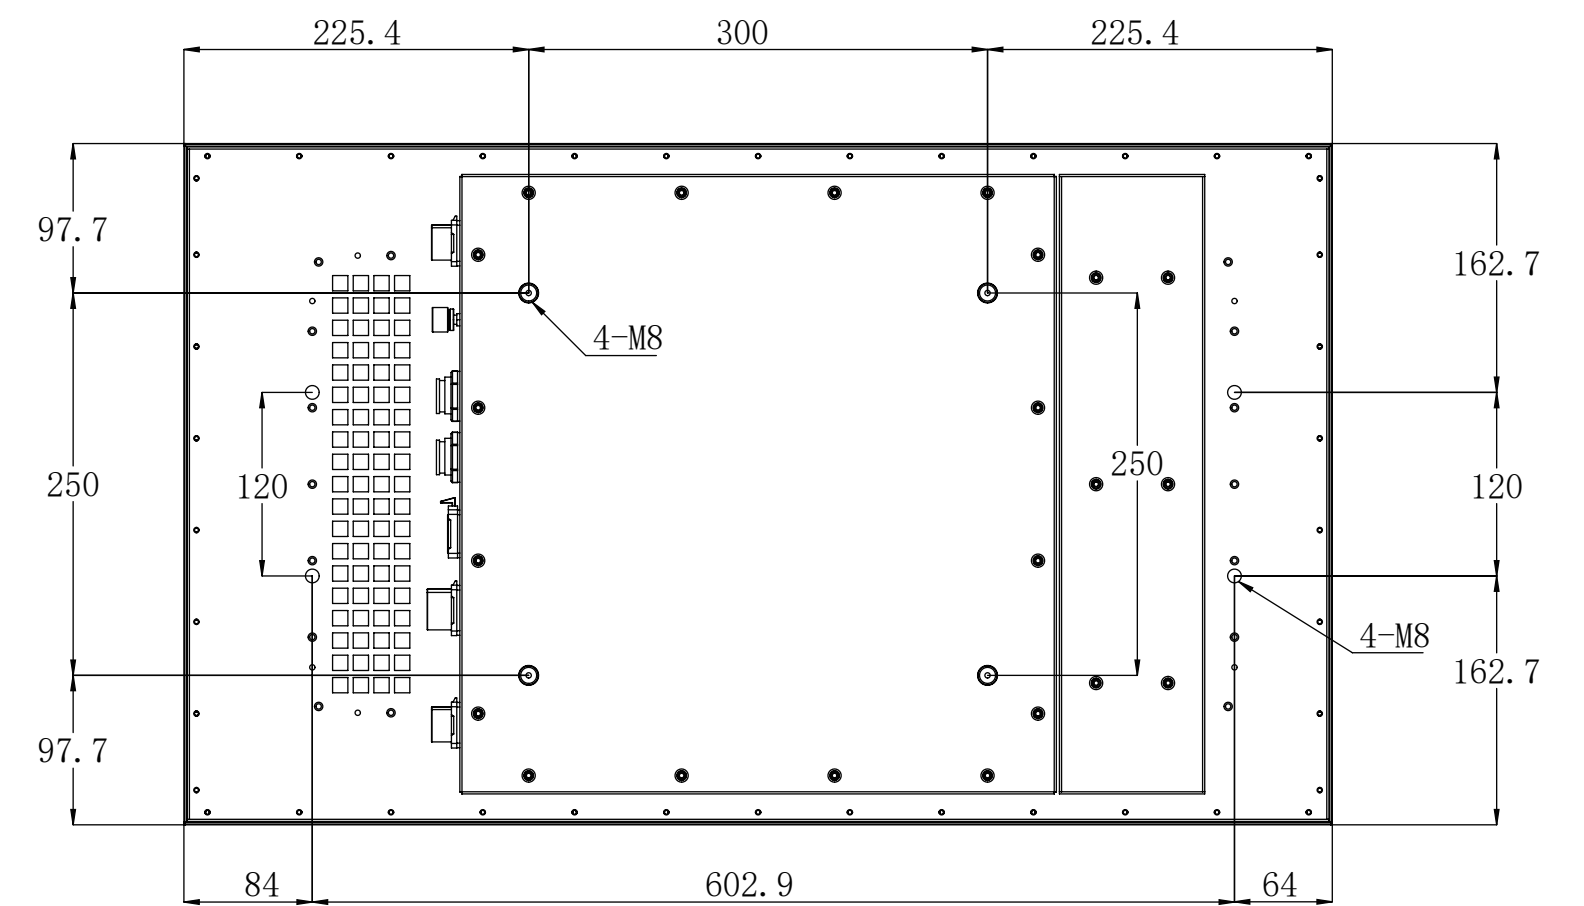

32 inch Outdoor Display

Screenage		Screenage Technology
Types :	Floor-standing	32 inch Outdoor Display
Size :	32"	
Model :	No.688	

43 inch Outdoor Display

Screenage		Screenage Technology
Types :	Floor-standing	43 inch Outdoor Display
Size :	43"	
Model :	No.688	

49 inch Outdoor Display

Screenage		Screenage Technology
Types :	Floor-standing	49 inch Outdoor Display
Size :	49"	
Model :	No.688	

55 inch Outdoor Display

Screenage		Screenage Technology
Types :	Floor-standing	55 inch Outdoor Display
Size :	55"	
Model :	No.688	

65 inch Outdoor Display

Screenage		Screenage Technology
Types :	Floor-standing	65 inch Outdoor Display
Size :	65"	
Model :	No.688	

75 inch Outdoor Display

Screenage		Screenage Technology
Types :	Floor-standing	75 inch Outdoor Display
Size :	75"	
Model :	No.688	