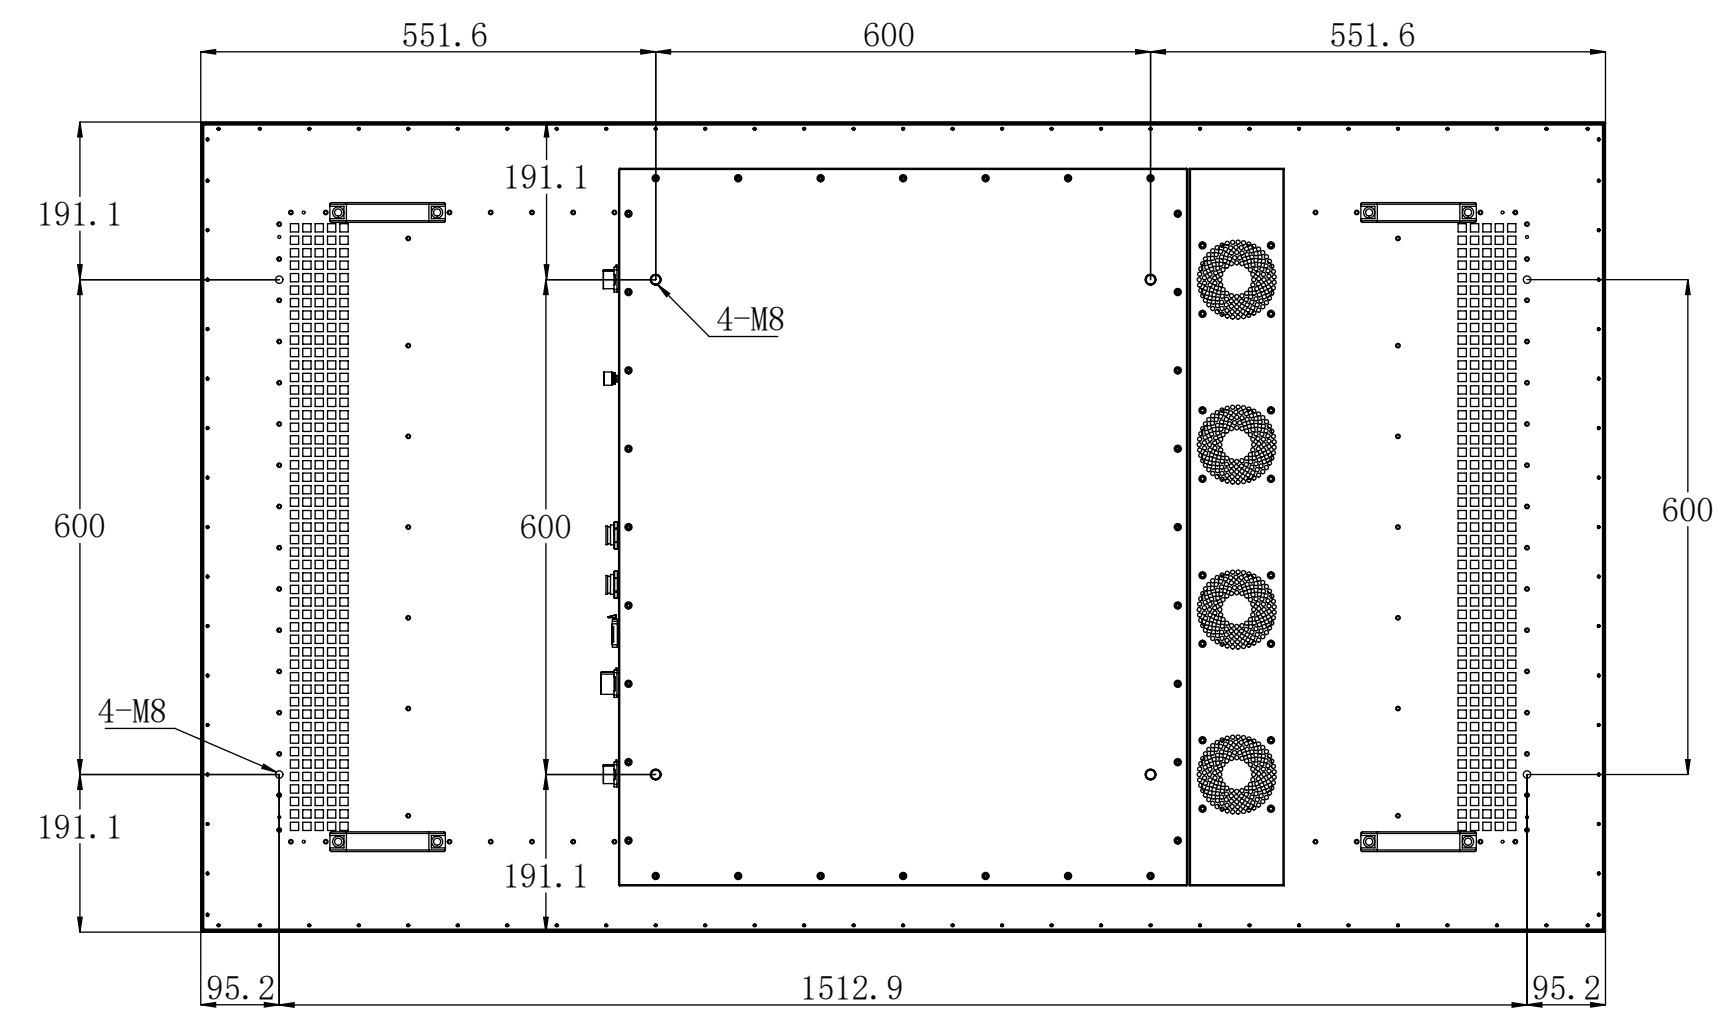

49 inch Outdoor Display

Screenage		Screenage Technology
Types :	Floor-standing	49 inch Outdoor Display
Size :	49"	
Model :	No.688	

55 inch Outdoor Display

Screenage		Screenage Technology
Types :	Floor-standing	55 inch Outdoor Display
Size :	55"	
Model :	No.688	

65 inch Outdoor Display

Screenage		Screenage Technology
Types :	Floor-standing	65 inch Outdoor Display
Size :	65"	
Model :	No.688	

75 inch Outdoor Display

Screenage		Screenage Technology
Types :	Floor-standing	75 inch Outdoor Display
Size :	75"	
Model :	No.688	