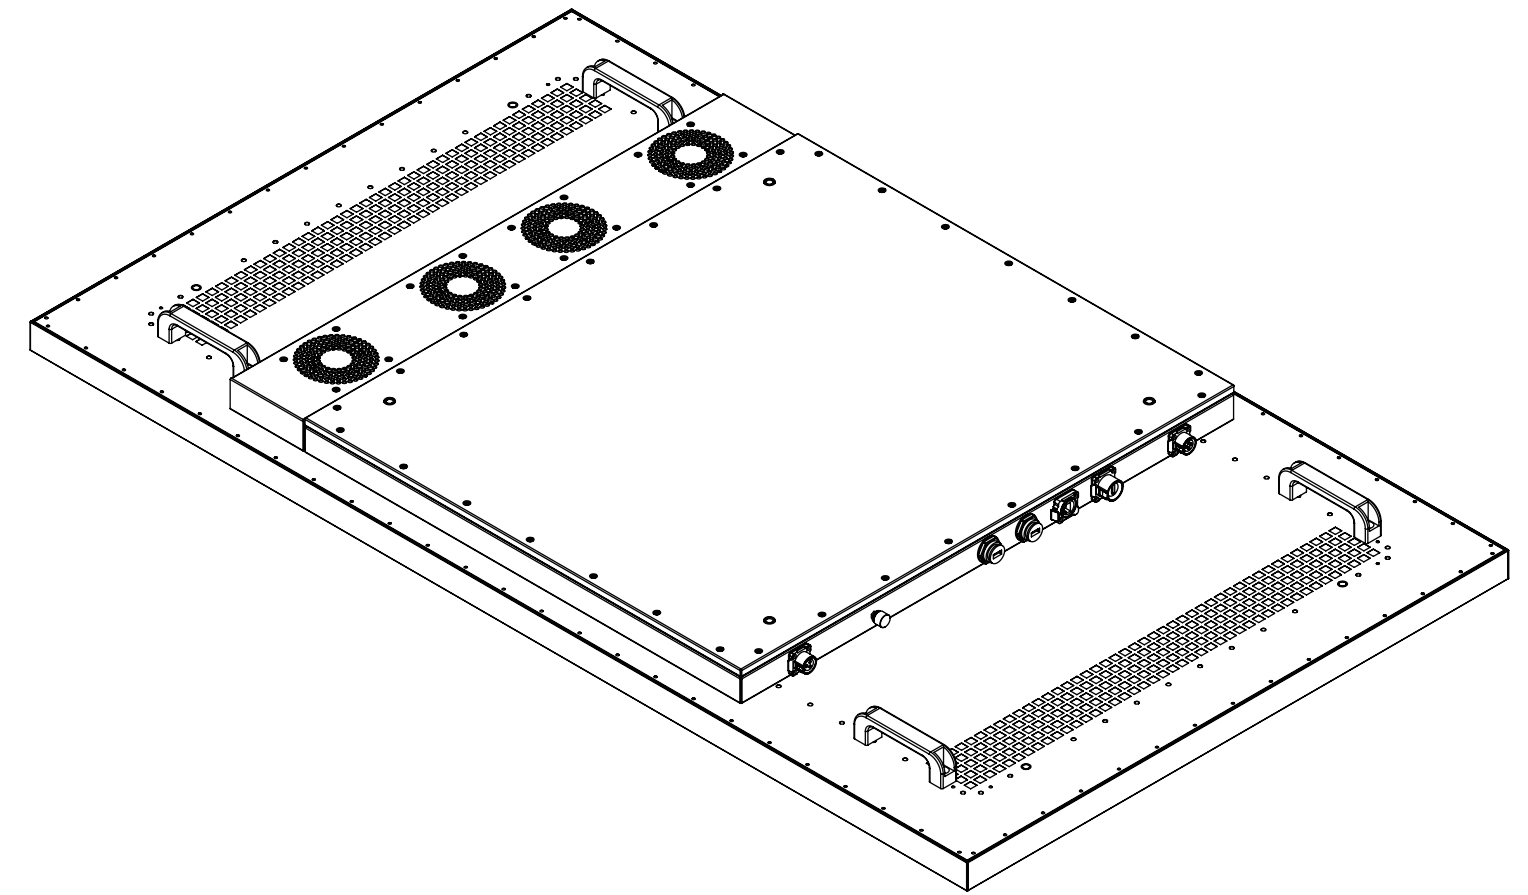

49 inch Outdoor Display

Screenage		Screenage Technology
Types :	Floor-standing	49 inch Outdoor Display
Size :	49"	
Model :	No.688	

55 inch Outdoor Display

Screenage		Screenage Technology
Types :	Floor-standing	55 inch Outdoor Display
Size :	55"	
Model :	No.688	

65 inch Outdoor Display

Screenage		Screenage Technology
Types :	Floor-standing	65 inch Outdoor Display
Size :	65"	
Model :	No.688	

75 inch Outdoor Display

Screenage		Screenage Technology
Types :	Floor-standing	75 inch Outdoor Display
Size :	75"	
Model :	No.688	