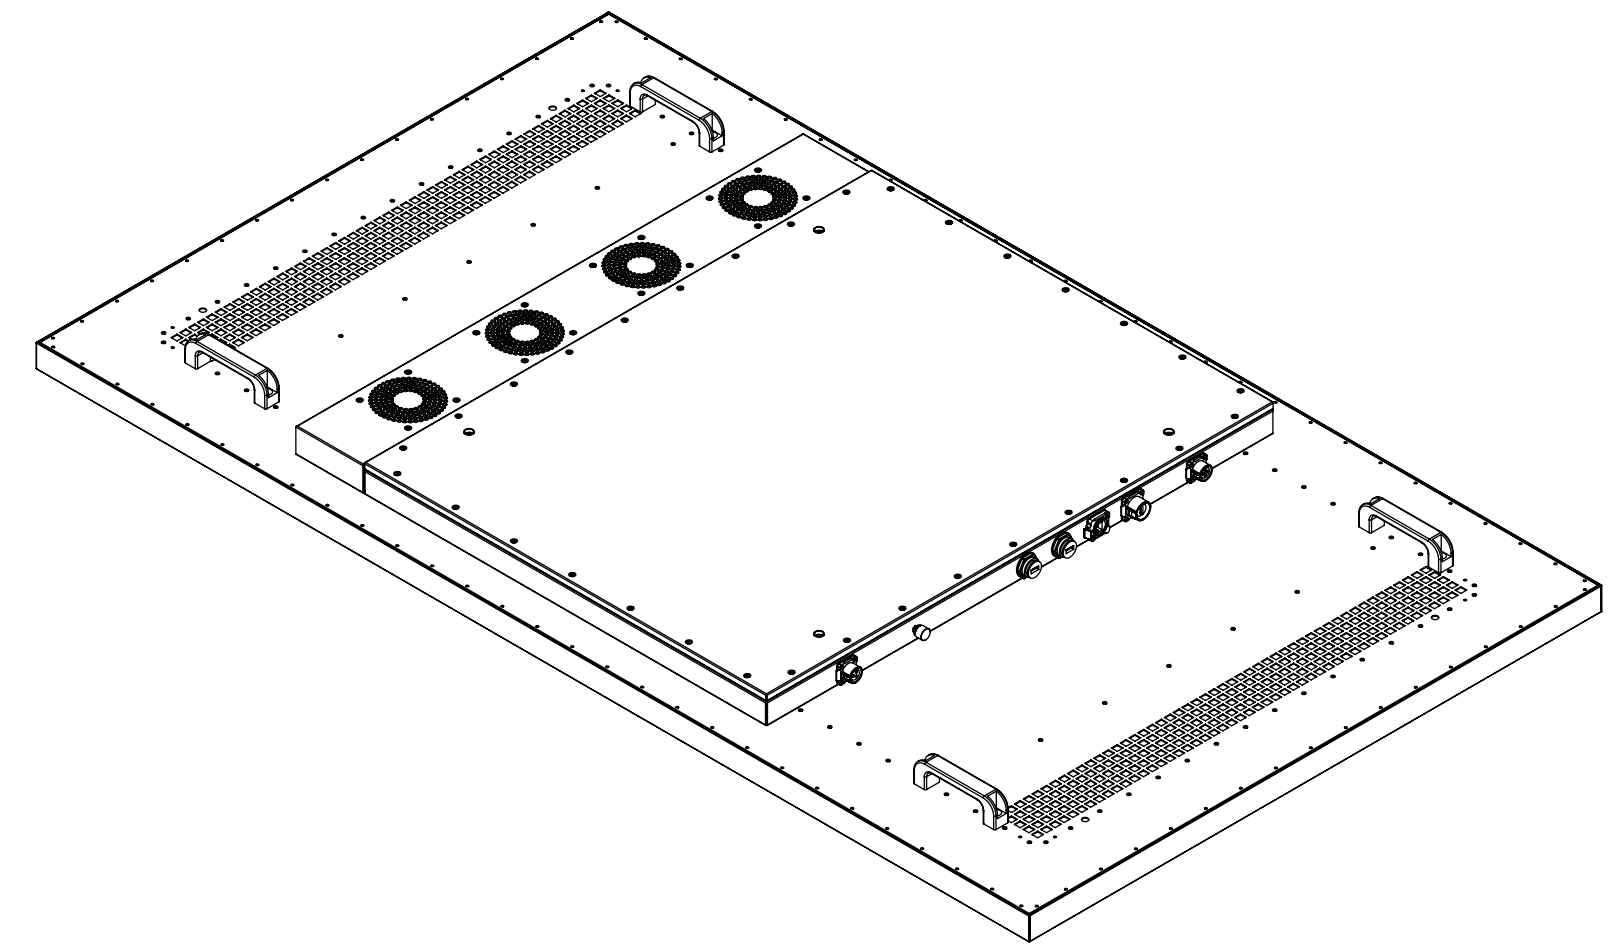

49 inch Outdoor Display

Screenage		Screenage Technology
Types :	Floor-standing	49 inch Outdoor Display
Size :	49"	
Model :	No.688	

55 inch Outdoor Display

Screenage		Screenage Technology
Types :	Floor-standing	55 inch Outdoor Display
Size :	55"	
Model :	No.688	

65 inch Outdoor Display

Screenage		Screenage Technology
Types :	Floor-standing	65 inch Outdoor Display
Size :	65"	
Model :	No.688	

75 inch Outdoor Display

Screenage		Screenage Technology
Types :	Floor-standing	75 inch Outdoor Display
Size :	75"	
Model :	No.688	