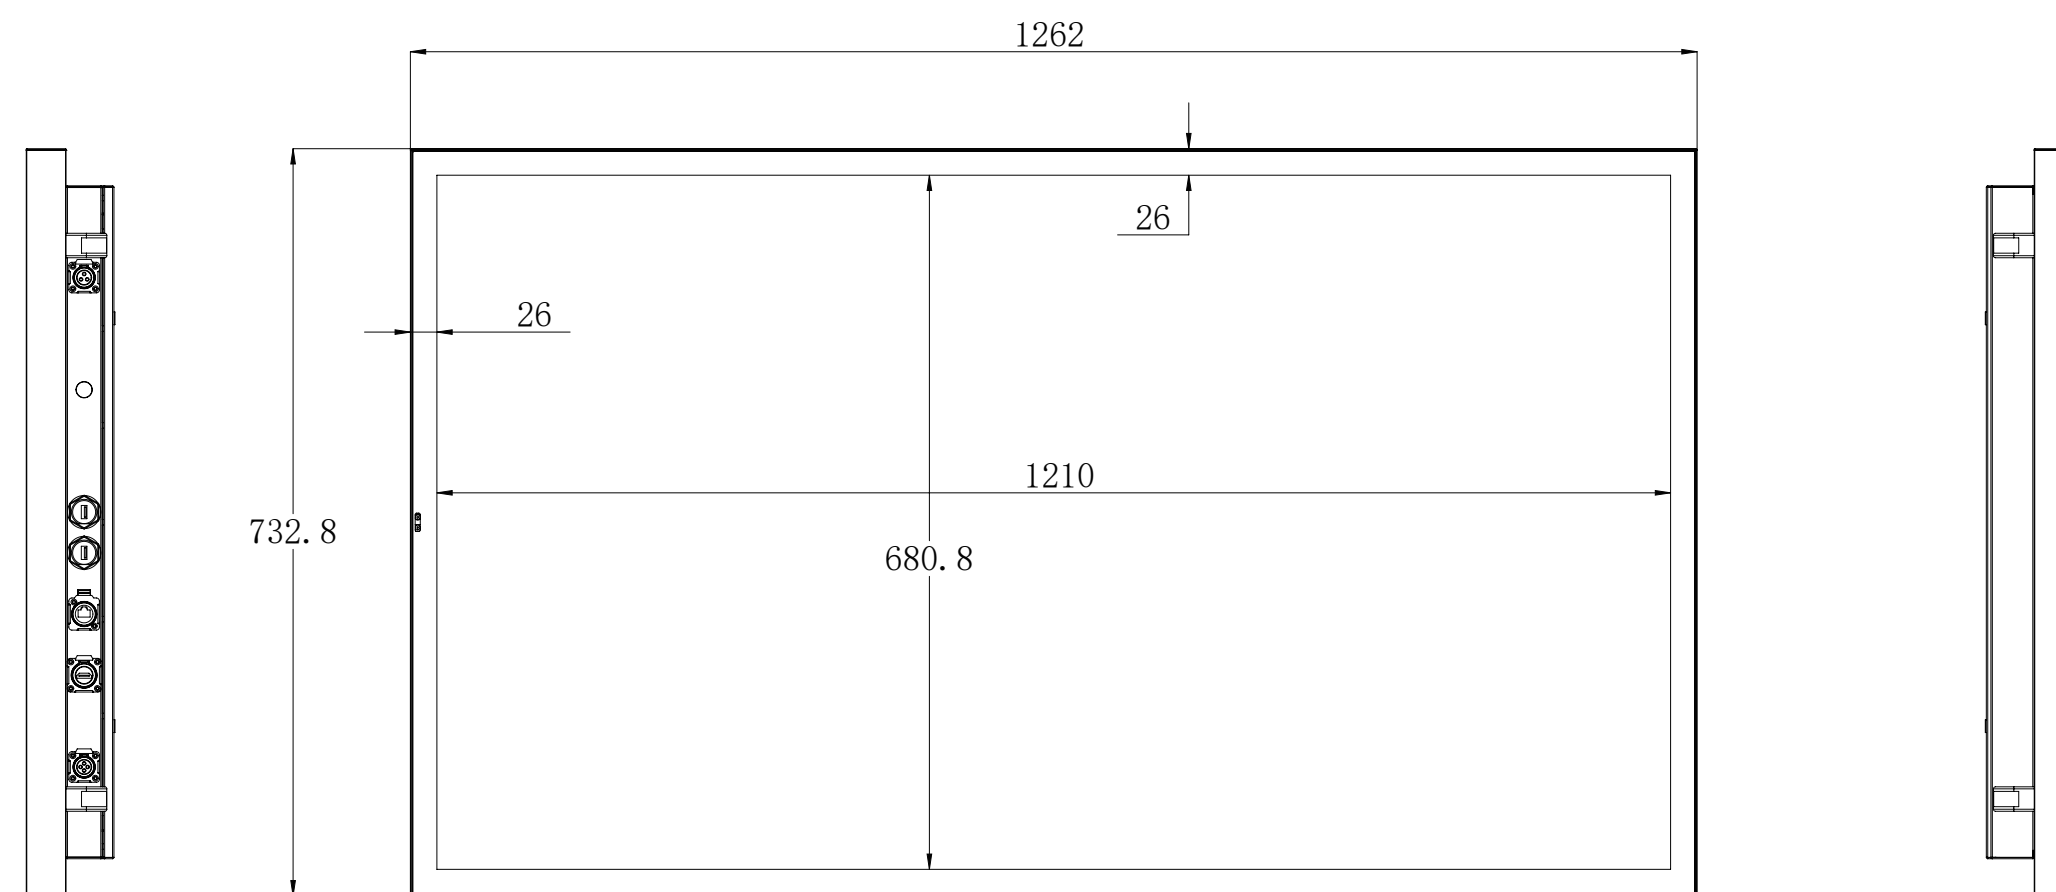

32 inch Outdoor Display

Screenage		Screenage Technology
Types :	Floor-standing	32 inch Outdoor Display
Size :	32"	
Model :	No.688	

43 inch Outdoor Display

Screenage		Screenage Technology
Types :	Floor-standing	43 inch Outdoor Display
Size :	43"	
Model :	No.688	

49 inch Outdoor Display

Screenage		Screenage Technology
Types :	Floor-standing	49 inch Outdoor Display
Size :	49"	
Model :	No.688	

55 inch Outdoor Display

Screenage		Screenage Technology
Types :	Floor-standing	55 inch Outdoor Display
Size :	55"	
Model :	No.688	

65 inch Outdoor Display

Screenage		Screenage Technology
Types :	Floor-standing	65 inch Outdoor Display
Size :	65"	
Model :	No.688	

75 inch Outdoor Display

Screenage		Screenage Technology
Types :	Floor-standing	75 inch Outdoor Display
Size :	75"	
Model :	No.688	