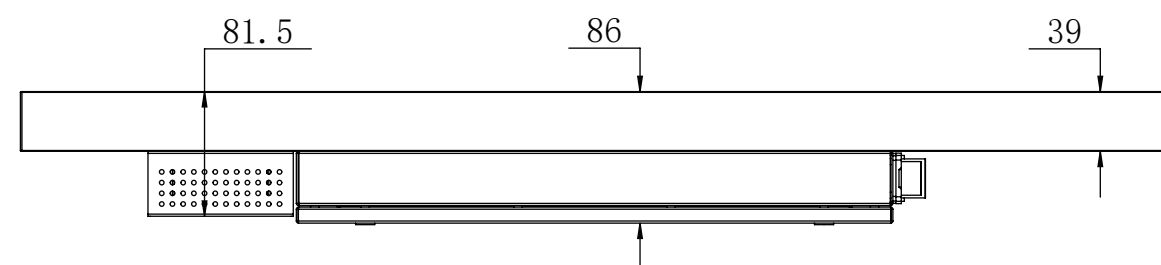

32 inch Outdoor Display

Screenage		Screenage Technology
Types :	Floor-standing	32 inch Outdoor Display
Size :	32"	
Model :	No.688	

43 inch Outdoor Display

Screenage		Screenage Technology
Types :	Floor-standing	43 inch Outdoor Display
Size :	43"	
Model :	No.688	

49 inch Outdoor Display

Screenage		Screenage Technology
Types :	Floor-standing	49 inch Outdoor Display
Size :	49"	
Model :	No.688	

55 inch Outdoor Display

Screenage		Screenage Technology
Types :	Floor-standing	55 inch Outdoor Display
Size :	55"	
Model :	No.688	

65 inch Outdoor Display

Screenage		Screenage Technology
Types :	Floor-standing	65 inch Outdoor Display
Size :	65"	
Model :	No.688	

75 inch Outdoor Display

Screenage		Screenage Technology
Types :	Floor-standing	75 inch Outdoor Display
Size :	75"	
Model :	No.688	