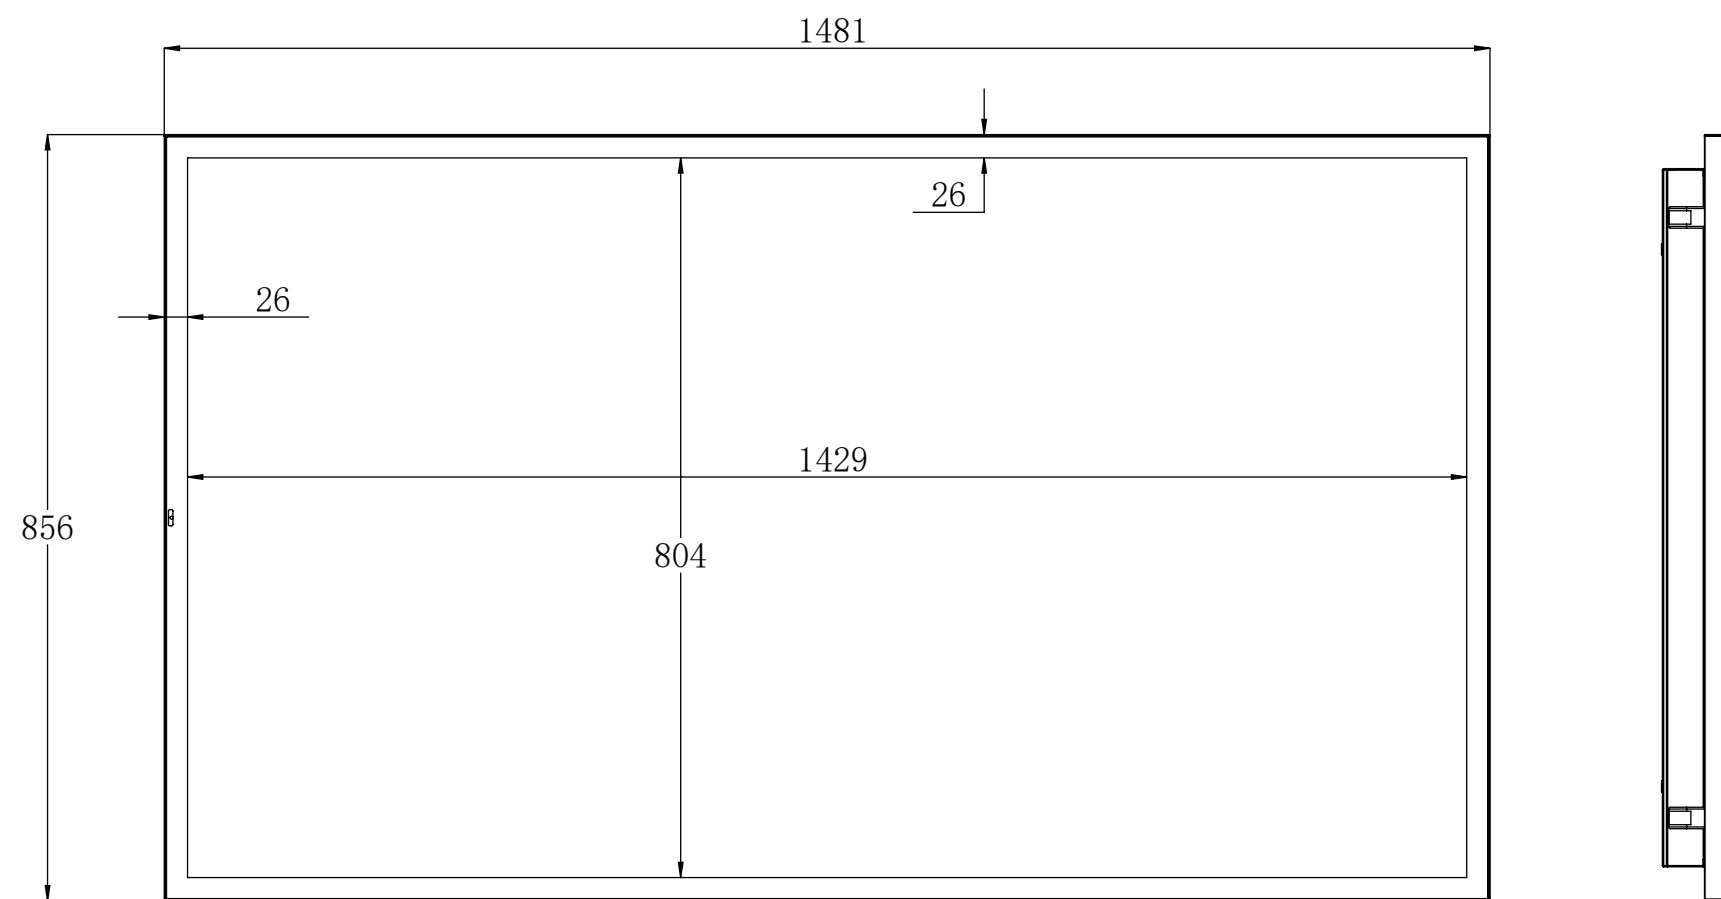

49 inch Outdoor Display

Screenage		Screenage Technology
Types :	Floor-standing	49 inch Outdoor Display
Size :	49"	
Model :	No.688	

55 inch Outdoor Display

Screenage		Screenage Technology
Types :	Floor-standing	55 inch Outdoor Display
Size :	55"	
Model :	No.688	

65 inch Outdoor Display

Screenage		Screenage Technology
Types :	Floor-standing	65 inch Outdoor Display
Size :	65"	
Model :	No.688	

75 inch Outdoor Display

Screenage		Screenage Technology
Types :	Floor-standing	75 inch Outdoor Display
Size :	75"	
Model :	No.688	