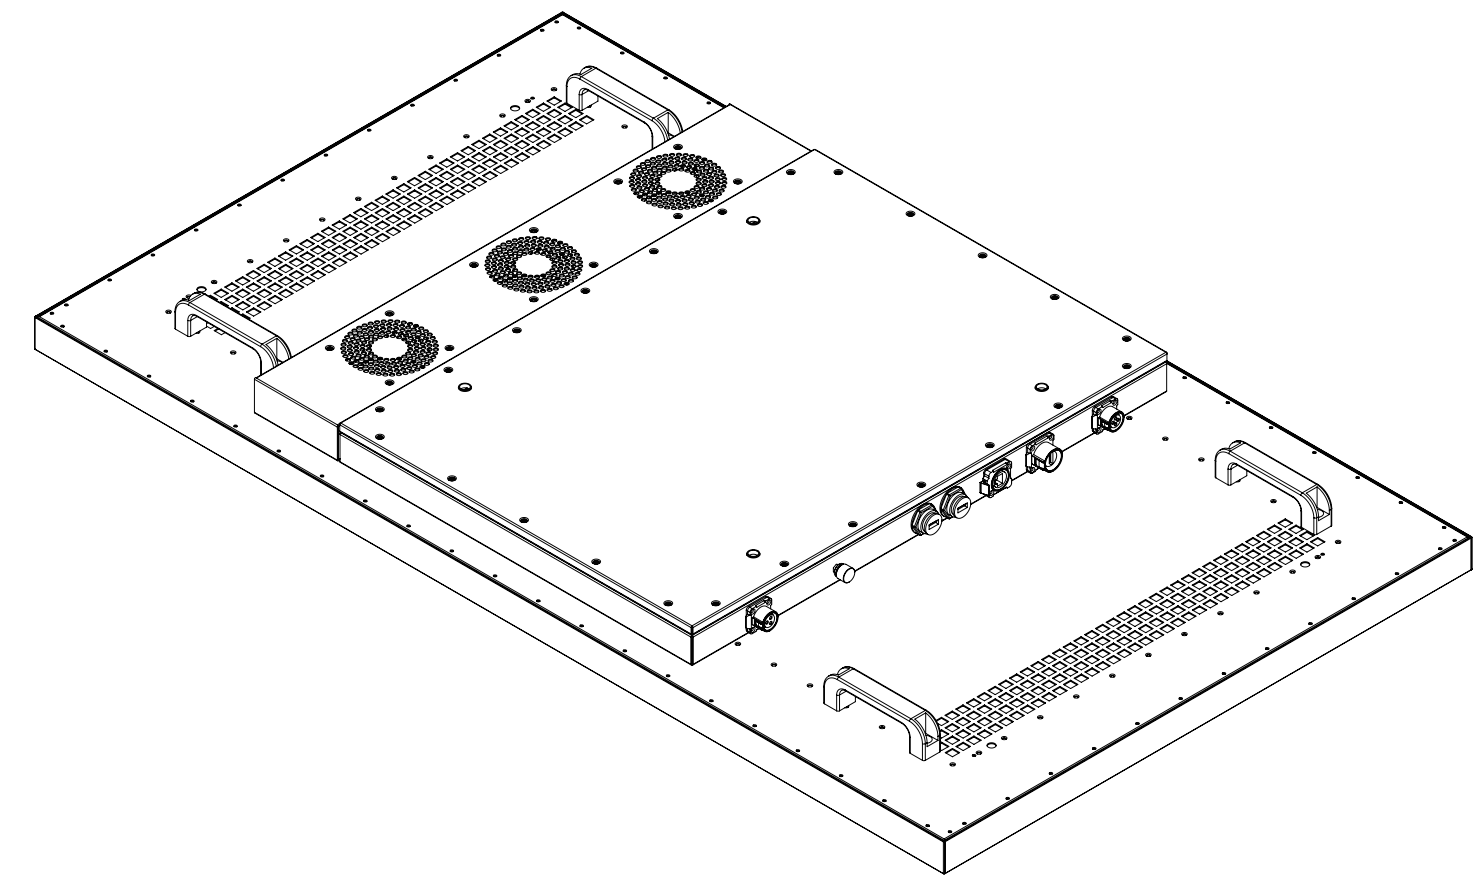

32 inch Outdoor Display

Screenage		Screenage Technology
Types :	Floor-standing	32 inch Outdoor Display
Size :	32"	
Model :	No.688	

43 inch Outdoor Display

Screenage		Screenage Technology
Types :	Floor-standing	43 inch Outdoor Display
Size :	43"	
Model :	No.688	

49 inch Outdoor Display

Screenage		Screenage Technology
Types :	Floor-standing	49 inch Outdoor Display
Size :	49"	
Model :	No.688	

55 inch Outdoor Display

Screenage		Screenage Technology
Types :	Floor-standing	55 inch Outdoor Display
Size :	55"	
Model :	No.688	

65 inch Outdoor Display

Screenage		Screenage Technology
Types :	Floor-standing	65 inch Outdoor Display
Size :	65"	
Model :	No.688	

75 inch Outdoor Display

Screenage		Screenage Technology
Types :	Floor-standing	75 inch Outdoor Display
Size :	75"	
Model :	No.688	