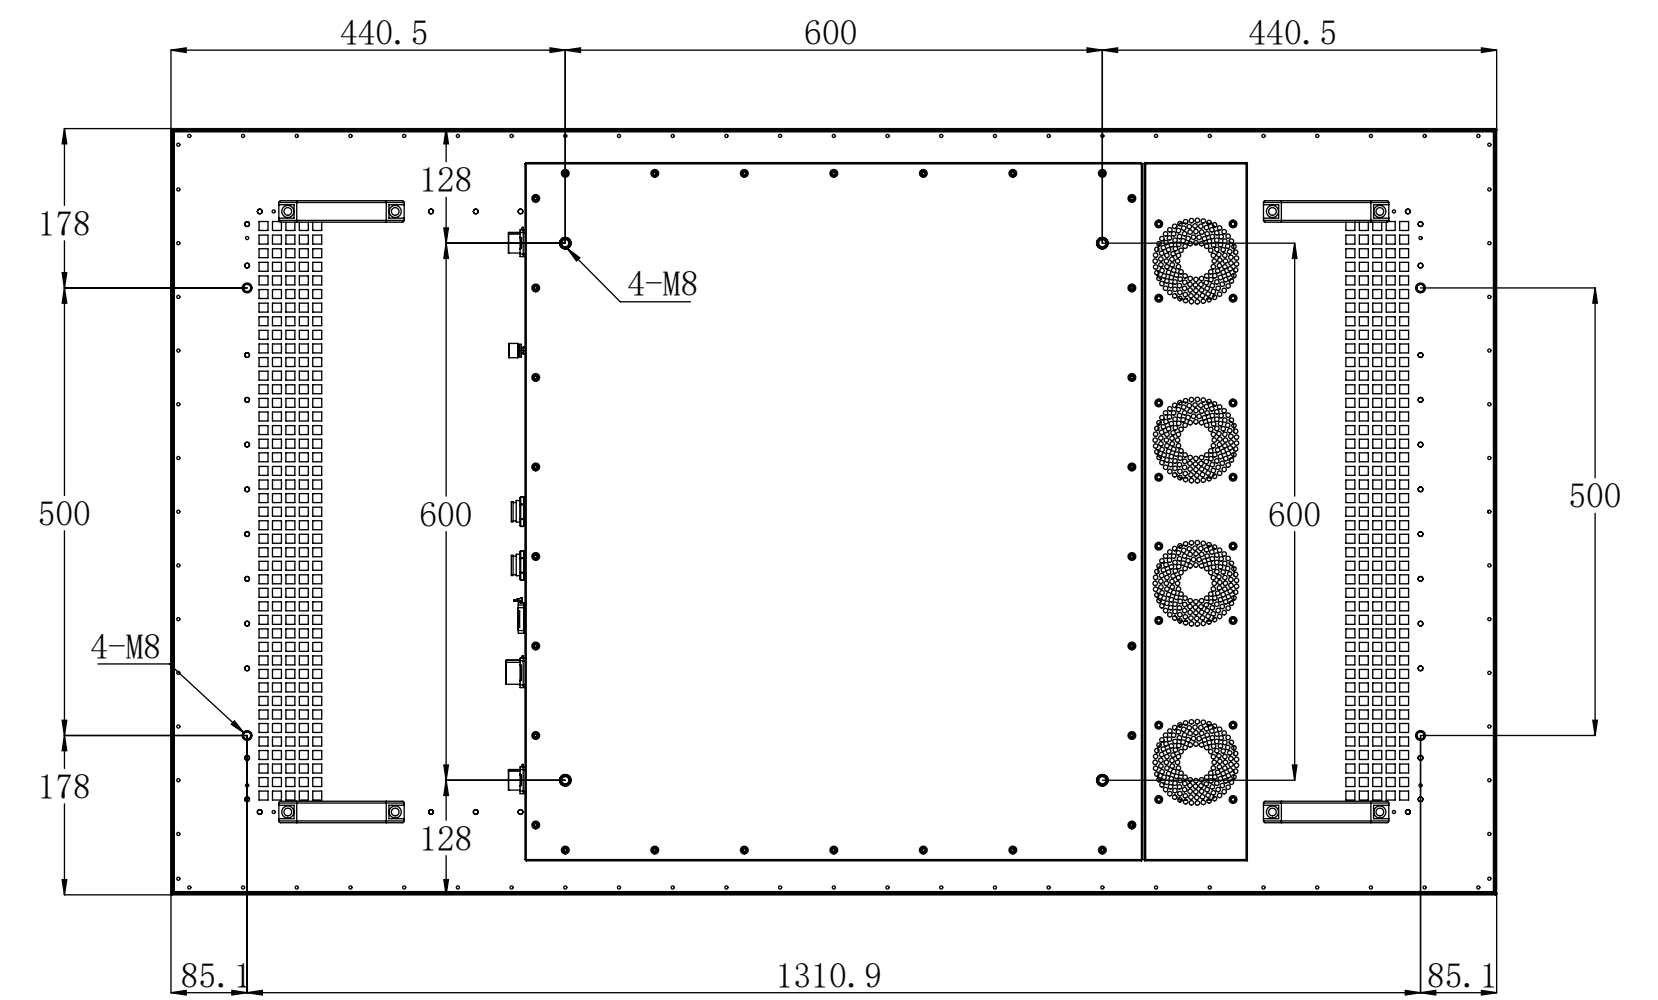

49 inch Outdoor Display

Screenage		Screenage Technology
Types :	Floor-standing	49 inch Outdoor Display
Size :	49"	
Model :	No.688	

55 inch Outdoor Display

Screenage		Screenage Technology
Types :	Floor-standing	55 inch Outdoor Display
Size :	55"	
Model :	No.688	

65 inch Outdoor Display

Screenage		Screenage Technology
Types :	Floor-standing	65 inch Outdoor Display
Size :	65"	
Model :	No.688	

75 inch Outdoor Display

Screenage		Screenage Technology
Types :	Floor-standing	75 inch Outdoor Display
Size :	75"	
Model :	No.688	