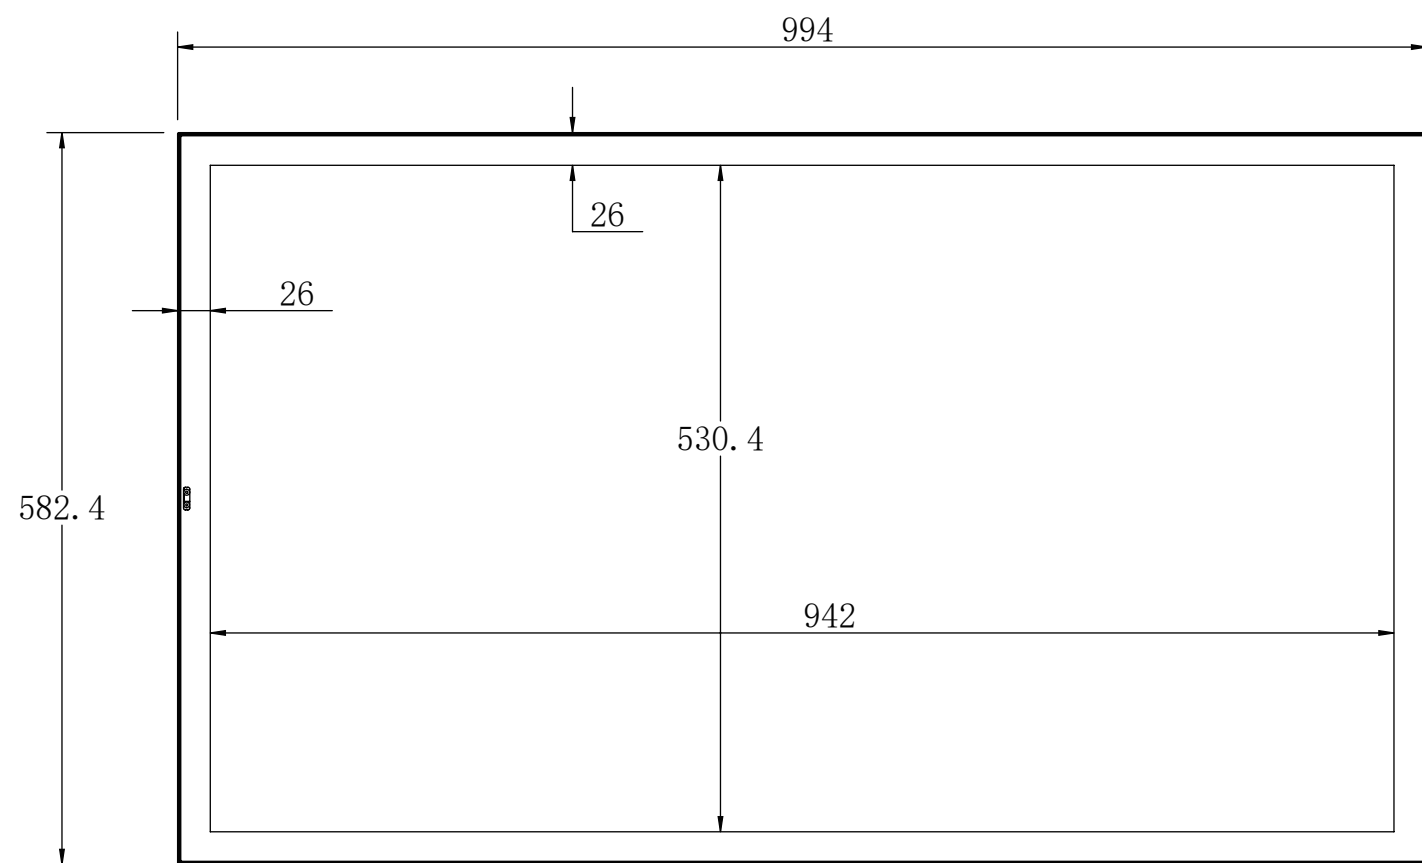

32 inch Outdoor Display

Screenage		Screenage Technology
Types :	Floor-standing	32 inch Outdoor Display
Size :	32"	
Model :	No.688	

43 inch Outdoor Display

Screenage		Screenage Technology
Types :	Floor-standing	43 inch Outdoor Display
Size :	43"	
Model :	No.688	

49 inch Outdoor Display

Screenage		Screenage Technology
Types :	Floor-standing	49 inch Outdoor Display
Size :	49"	
Model :	No.688	

55 inch Outdoor Display

Screenage		Screenage Technology
Types :	Floor-standing	55 inch Outdoor Display
Size :	55"	
Model :	No.688	

65 inch Outdoor Display

Screenage		Screenage Technology
Types :	Floor-standing	65 inch Outdoor Display
Size :	65"	
Model :	No.688	

75 inch Outdoor Display

Screenage		Screenage Technology
Types :	Floor-standing	75 inch Outdoor Display
Size :	75"	
Model :	No.688	