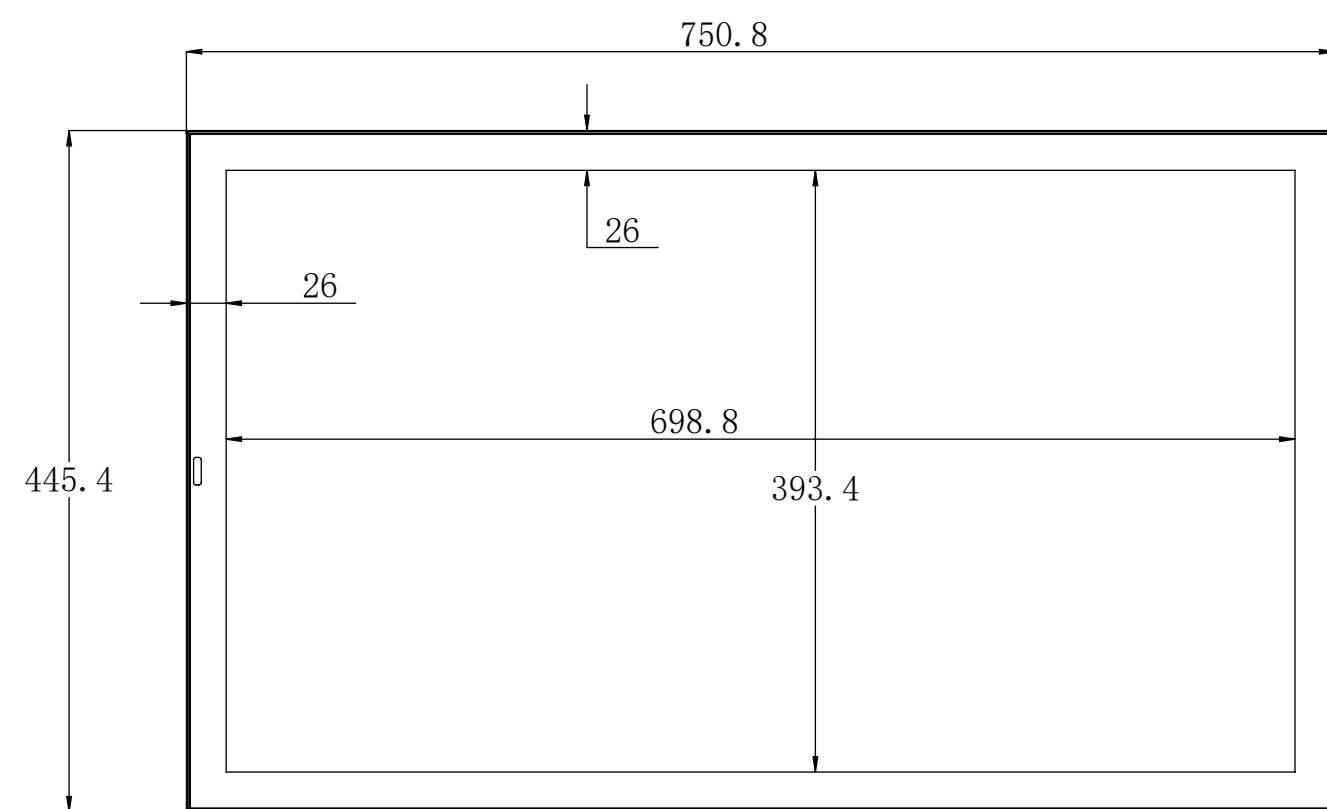

32 inch Outdoor Display

Screenage		Screenage Technology
Types :	Floor-standing	32 inch Outdoor Display
Size :	32"	
Model :	No.688	

43 inch Outdoor Display

Screenage		Screenage Technology
Types :	Floor-standing	43 inch Outdoor Display
Size :	43"	
Model :	No.688	

49 inch Outdoor Display

Screenage		Screenage Technology
Types :	Floor-standing	49 inch Outdoor Display
Size :	49"	
Model :	No.688	

55 inch Outdoor Display

Screenage		Screenage Technology
Types :	Floor-standing	55 inch Outdoor Display
Size :	55"	
Model :	No.688	

65 inch Outdoor Display

Screenage		Screenage Technology
Types :	Floor-standing	65 inch Outdoor Display
Size :	65"	
Model :	No.688	

75 inch Outdoor Display

Screenage		Screenage Technology
Types :	Floor-standing	75 inch Outdoor Display
Size :	75"	
Model :	No.688	