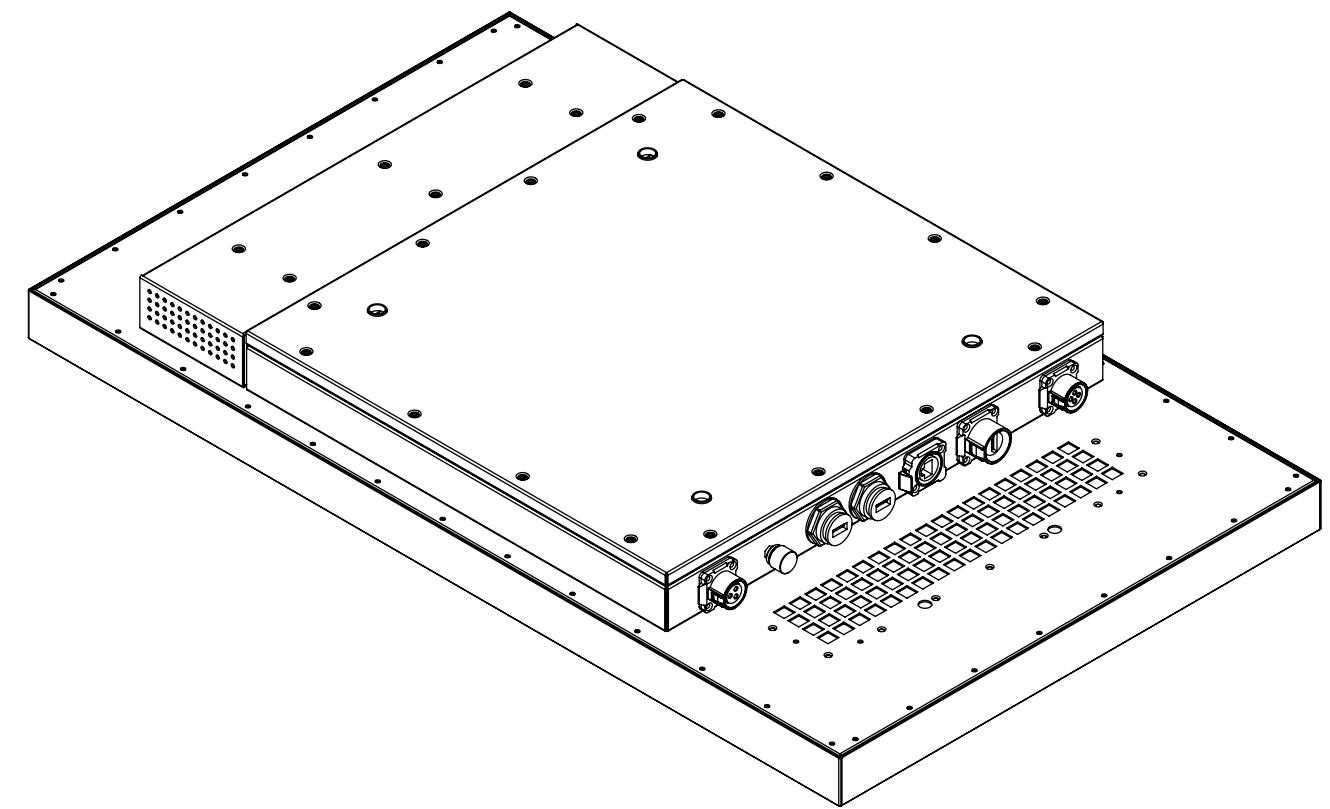

32 inch Outdoor Display

Screenage		Screenage Technology
Types :	Floor-standing	32 inch Outdoor Display
Size :	32"	
Model :	No.688	

43 inch Outdoor Display

Screenage		Screenage Technology
Types :	Floor-standing	43 inch Outdoor Display
Size :	43"	
Model :	No.688	

49 inch Outdoor Display

Screenage		Screenage Technology
Types :	Floor-standing	49 inch Outdoor Display
Size :	49"	
Model :	No.688	

55 inch Outdoor Display

Screenage		Screenage Technology
Types :	Floor-standing	55 inch Outdoor Display
Size :	55"	
Model :	No.688	

65 inch Outdoor Display

Screenage		Screenage Technology
Types :	Floor-standing	65 inch Outdoor Display
Size :	65"	
Model :	No.688	

75 inch Outdoor Display

Screenage		Screenage Technology
Types :	Floor-standing	75 inch Outdoor Display
Size :	75"	
Model :	No.688	