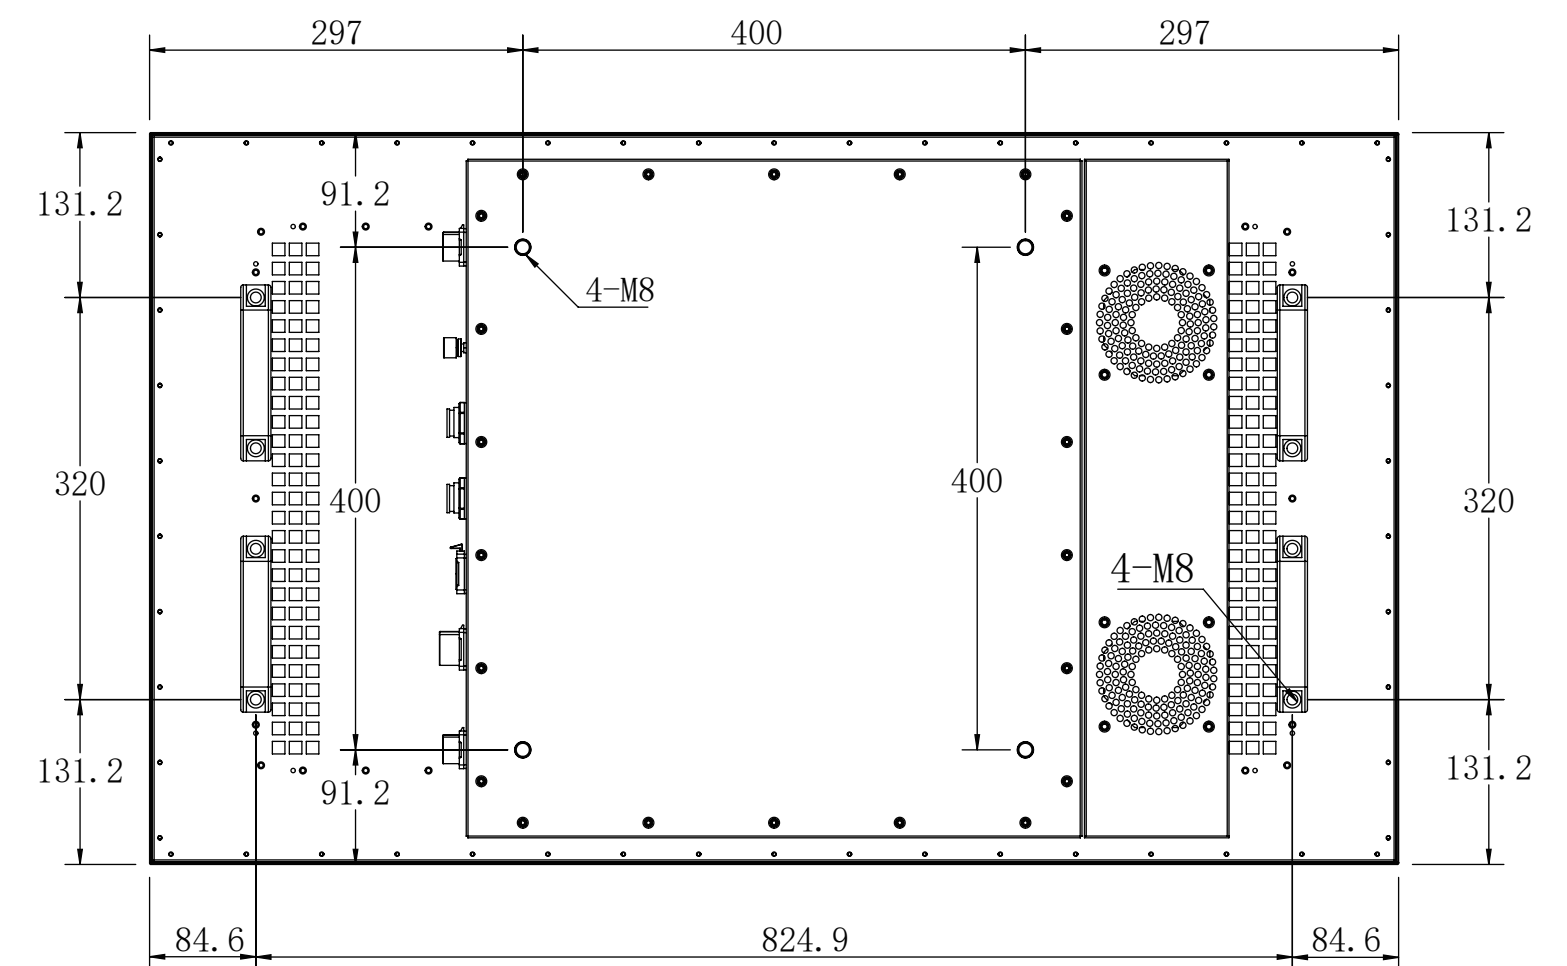

32 inch Outdoor Display

Screenage		Screenage Technology
Types :	Floor-standing	32 inch Outdoor Display
Size :	32"	
Model :	No.688	

43 inch Outdoor Display

Screenage		Screenage Technology
Types :	Floor-standing	43 inch Outdoor Display
Size :	43"	
Model :	No.688	

49 inch Outdoor Display

Screenage		Screenage Technology
Types :	Floor-standing	49 inch Outdoor Display
Size :	49"	
Model :	No.688	

55 inch Outdoor Display

Screenage		Screenage Technology
Types :	Floor-standing	55 inch Outdoor Display
Size :	55"	
Model :	No.688	

65 inch Outdoor Display

Screenage		Screenage Technology
Types :	Floor-standing	65 inch Outdoor Display
Size :	65"	
Model :	No.688	

75 inch Outdoor Display

Screenage		Screenage Technology
Types :	Floor-standing	75 inch Outdoor Display
Size :	75"	
Model :	No.688	